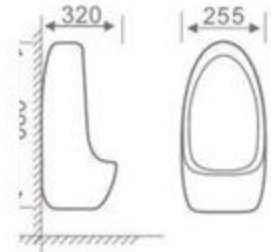

WALL HUNG URINAL BOWL

UB 7003

c/w Fixing Bolts & Nuts (One pair)